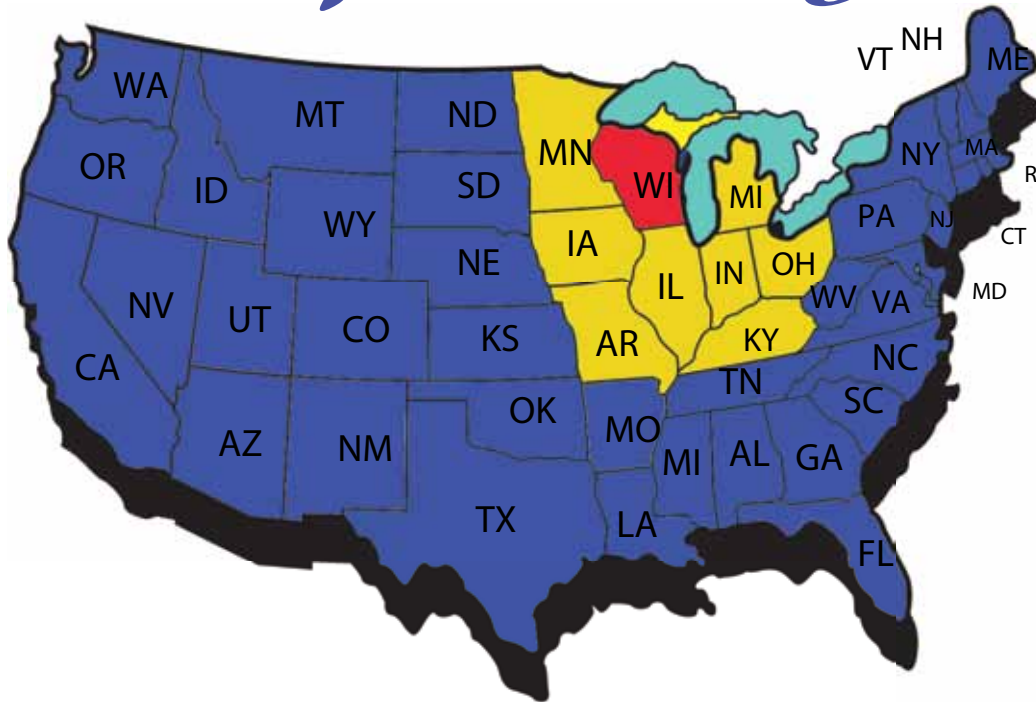

Shipping

VON STIEHL WINERY &
CAPTAIN'S WALK WINERY

2016 (UPDATED 7/1/16)
SHIPPING RATES

Where - Legal Shipping States	Small Items & 1-5 Wine Btls.	6-11 Wine Btls.	12 Wine Btls.
Wisconsin	\$18	\$20	\$10
Illinois, Indiana, Iowa, Michigan, Minnesota, & Ohio.	\$20	\$22	\$15
California, Colorado, Idaho, Florida, Georgia, Kansas, Louisiana*, Missouri, Montana, New Mexico, New Hampshire, Nevada*, New York, N. Carolina, N. Dakota, Tennessee*, Texas, Virginia, Washington, Washington DC, & Wyoming. (*We almost have licensing in these states, please check back)	\$22	\$24	\$20

It is a felony for us to ship to these states: Alabama, Kentucky, Mississippi, Oklahoma, Pennsylvania, Utah & Vermont. Alaska rates 1-3 bottles \$66.84 4-6 bottles \$89.23, 7-12 bottles \$133.15

Shipping Materials Only

1 bottle shipper \$4.00 • 3 bottle shipper \$5.50 • 6 bottle shipper \$6.75 • 12 bottle shipper \$10.50